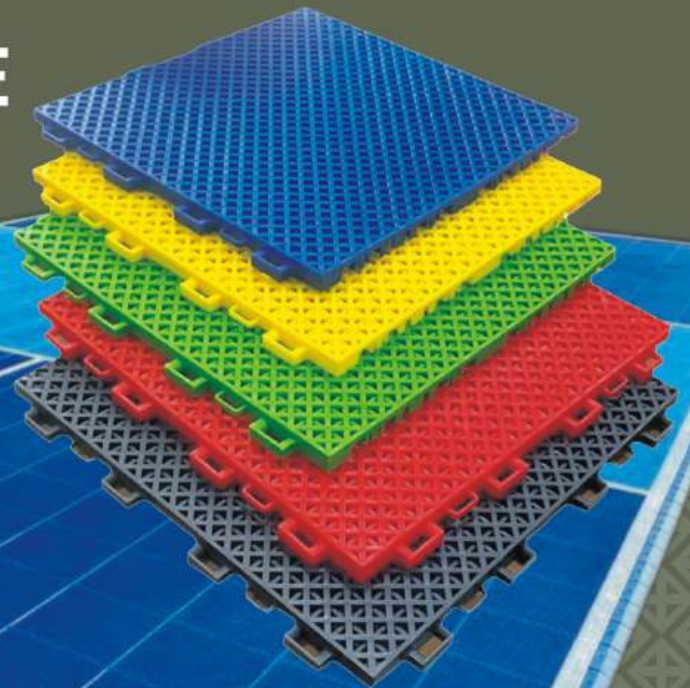

**AUSTRALIAN
SPORTS SURFACE**

PP INTERLOCKING TILE

Indoor & Outdoor Sports Surface

- Ease of Installation
- Easy to Maintain
- Durability
- Anti Slip Surface

POWERGAME

THE LEADING MULTI-SPORT OUTDOOR FLOORING SYSTEM

ENHANCE PLAYER COMFORT

Enhance player comfort with superior shock absorption, reduced impact stress, and a consistently smooth playing surface—designed to support performance and minimize fatigue

Reduce Muscle Stress

To help reduce muscle stress by providing superior shock absorption and cushioning, ensuring safer and more comfortable sports performance.

Performance

A lightly textured surface provides the best balance between dry traction and low skin abrasion.

Versatile

Unlimited use for all sports and leisure activities.

Safe

Superior, double-length shock absorption understructure, Lateral Forgiveness™ technology that lessens impact compared to any other traditional outdoor surface.